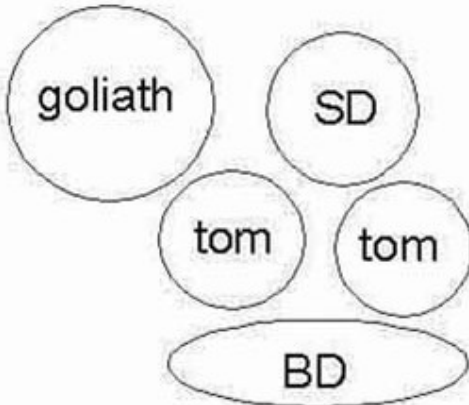

line-out ●

Bass guitar

Retour

Electric guitar

line-out ●

Electro-acoustic guitar

●
micro guitar
Shure SM 57

Retour